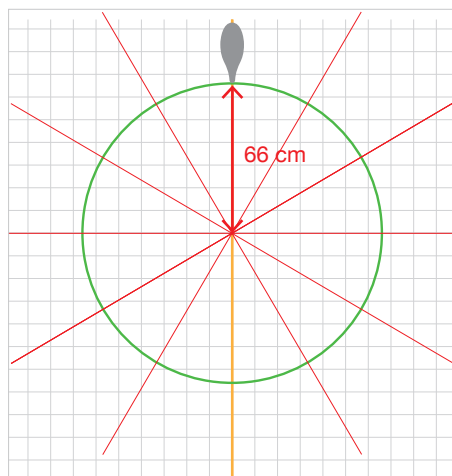

FOLIO BORDERS

DESIGNED BY U

FOLIO G70

DUROPOLYMER®
Dimensions: 20 x 9 x 2,7 cm

DARING DIMENSIONS
DESIGNED BY U

ULF MORITZ

FOR
ORAC
DECOR

SCALE 1/33
 INNER CIRCLE Ø 8 CM
 FOLIO ELEMENTS: **PER 1 M² - 20 UNITS**

FOLLOW THESE STEPS TO COMPLETE
 THE FIGURE PICTURED ON THE LEFT

DecoFix Pro

1/

10 cm

2/

10 cm

3/

10 cm

SCALE 1/33
 INNER CIRCLE Ø 132 CM
 FOLIO ELEMENTS: **12 UNITS**

FOLLOW THESE STEPS TO COMPLETE
 THE FIGURE PICTURED ON THE LEFT

DecoFix Pro

4/

10 cm

5/

10 cm

6/

10 cm