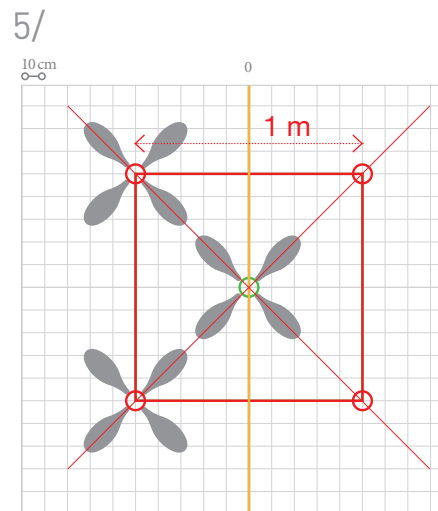

FOLIO BORDERS

DESIGNED BY U

FOLIO G70

DUROPOLYMER®
Dimensions: 20 x 9 x 2,7 cm

DARING DIMENSIONS
DESIGNED BY U

ULF MORITZ

FOR
ORAC
DECOR

SCALE 1/33
 INNER CIRCLE Ø 8 CM
 FOLIO ELEMENTS: **PER 1 M² - 20 UNITS**

FOLLOW THESE STEPS TO COMPLETE
 THE FIGURE PICTURED ON THE LEFT

DecoFix Pro

1/

10 cm

2/

10 cm

3/

10 cm

SCALE 1/33
 INNER CIRCLE Ø 132 CM
 FOLIO ELEMENTS: **12 UNITS**

FOLLOW THESE STEPS TO COMPLETE
 THE FIGURE PICTURED ON THE LEFT

DecoFix Pro

4/

10 cm

5/

10 cm

6/

10 cm