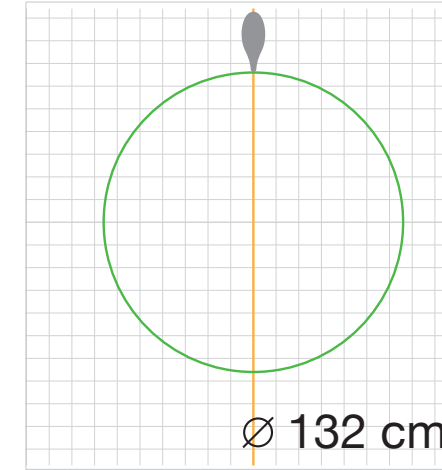

FOLIO BORDERS

DESIGNED BY U

FOLIO G70

DUROPOLYMER®
Dimensions: 20 x 9 x 2,7 cm

DARING DIMENSIONS
DESIGNED BY U

ULF MORITZ

FOR
ORAC
DECOR

SCALE 1/33
 INNER CIRCLE Ø 8 CM
 FOLIO ELEMENTS: **PER 1 M² - 20 UNITS**

FOLLOW THESE STEPS TO COMPLETE
 THE FIGURE PICTURED ON THE LEFT

DecoFix Pro

1/

10 cm

2/

10 cm

3/

10 cm

SCALE 1/33
 INNER CIRCLE Ø 132 CM
 FOLIO ELEMENTS: **12 UNITS**

FOLLOW THESE STEPS TO COMPLETE
 THE FIGURE PICTURED ON THE LEFT

DecoFix Pro

4/

10 cm

5/

10 cm

6/

10 cm