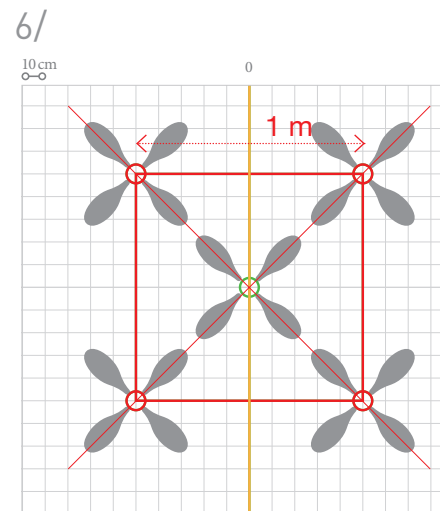

FOLIO BORDERS

DESIGNED BY U

FOLIO G70

DUROPOLYMER®
Dimensions: 20 x 9 x 2,7 cm

DARING DIMENSIONS
DESIGNED BY U

ULF MORITZ

FOR
ORAC
DECOR

SCALE 1/33
 INNER CIRCLE Ø 8 CM
 FOLIO ELEMENTS: **PER 1 M² - 20 UNITS**

FOLLOW THESE STEPS TO COMPLETE
 THE FIGURE PICTURED ON THE LEFT

DecoFix Pro

1/

10 cm

2/

10 cm

3/

10 cm

SCALE 1/33
 INNER CIRCLE Ø 132 CM
 FOLIO ELEMENTS: **12 UNITS**

FOLLOW THESE STEPS TO COMPLETE
 THE FIGURE PICTURED ON THE LEFT

DecoFix Pro

4/

10 cm

5/

10 cm

6/

10 cm