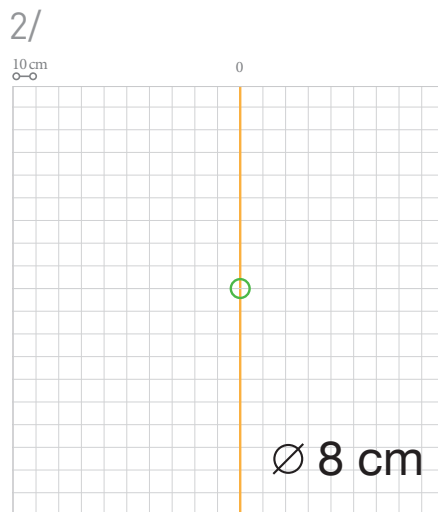

FOLIO BORDERS

DESIGNED BY U

FOLIO G70

DUROPOLYMER®
Dimensions: 20 x 9 x 2,7 cm

DARING DIMENSIONS
DESIGNED BY U

ULF MORITZ

FOR
ORAC
DECOR

SCALE 1/33
 INNER CIRCLE Ø 8 CM
 FOLIO ELEMENTS: **PER 1 M² - 20 UNITS**

FOLLOW THESE STEPS TO COMPLETE
 THE FIGURE PICTURED ON THE LEFT

DecoFix Pro

1/

10 cm

2/

10 cm

3/

10 cm

SCALE 1/33
 INNER CIRCLE Ø 132 CM
 FOLIO ELEMENTS: **12 UNITS**

FOLLOW THESE STEPS TO COMPLETE
 THE FIGURE PICTURED ON THE LEFT

DecoFix Pro

4/

10 cm

5/

10 cm

6/

10 cm