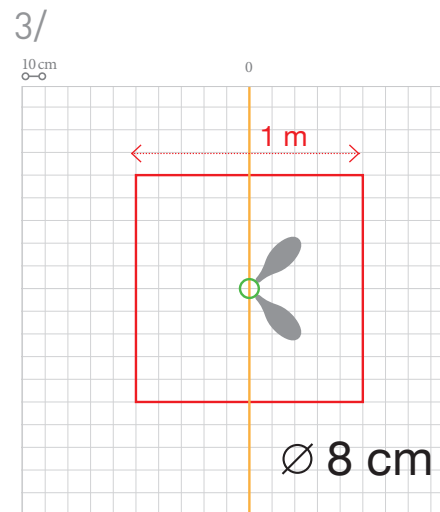

FOLIO BORDERS

DESIGNED BY U

FOLIO G70

DUROPOLYMER®
Dimensions: 20 x 9 x 2,7 cm

DARING DIMENSIONS
DESIGNED BY U

ULF MORITZ

FOR
ORAC
DECOR

SCALE 1/33
 INNER CIRCLE Ø 8 CM
 FOLIO ELEMENTS: **PER 1 M² - 20 UNITS**

FOLLOW THESE STEPS TO COMPLETE
 THE FIGURE PICTURED ON THE LEFT

DecoFix Pro

1/

10 cm

2/

10 cm

3/

10 cm

SCALE 1/33
 INNER CIRCLE Ø 132 CM
 FOLIO ELEMENTS: **12 UNITS**

FOLLOW THESE STEPS TO COMPLETE
 THE FIGURE PICTURED ON THE LEFT

DecoFix Pro

4/

10 cm

5/

10 cm

6/

10 cm