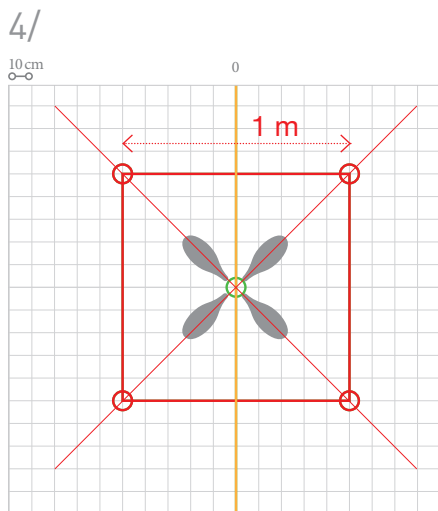

FOLIO BORDERS

DESIGNED BY U

FOLIO G70

DUROPOLYMER®
Dimensions: 20 x 9 x 2,7 cm

DARING DIMENSIONS
DESIGNED BY U

ULF MORITZ

FOR
ORAC
DECOR

SCALE 1/33
 INNER CIRCLE Ø 8 CM
 FOLIO ELEMENTS: **PER 1 M² - 20 UNITS**

FOLLOW THESE STEPS TO COMPLETE
 THE FIGURE PICTURED ON THE LEFT

DecoFix Pro

1/

10 cm

2/

10 cm

3/

10 cm

SCALE 1/33
 INNER CIRCLE Ø 132 CM
 FOLIO ELEMENTS: **12 UNITS**

FOLLOW THESE STEPS TO COMPLETE
 THE FIGURE PICTURED ON THE LEFT

DecoFix Pro

4/

10 cm

5/

10 cm

6/

10 cm