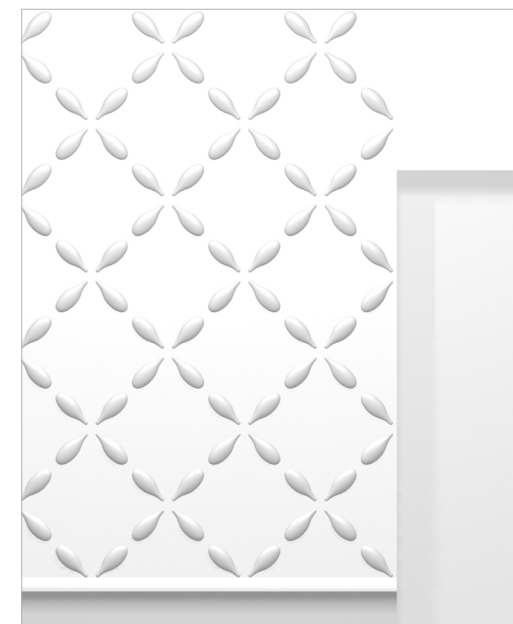

FOLIO BORDERS

DESIGNED BY U

FOLIO G70

DUROPOLYMER®
Dimensions: 20 x 9 x 2,7 cm

DARING DIMENSIONS
DESIGNED BY U

ULF MORITZ

FOR
ORAC
DECOR

SCALE 1/33
 INNER CIRCLE Ø 8 CM
 FOLIO ELEMENTS: **PER 1 M² - 20 UNITS**

FOLLOW THESE STEPS TO COMPLETE
 THE FIGURE PICTURED ON THE LEFT

DecoFix Pro

1/

10 cm

2/

10 cm

3/

10 cm

SCALE 1/33
 INNER CIRCLE Ø 132 CM
 FOLIO ELEMENTS: **12 UNITS**

FOLLOW THESE STEPS TO COMPLETE
 THE FIGURE PICTURED ON THE LEFT

DecoFix Pro

4/

10 cm

5/

10 cm

6/