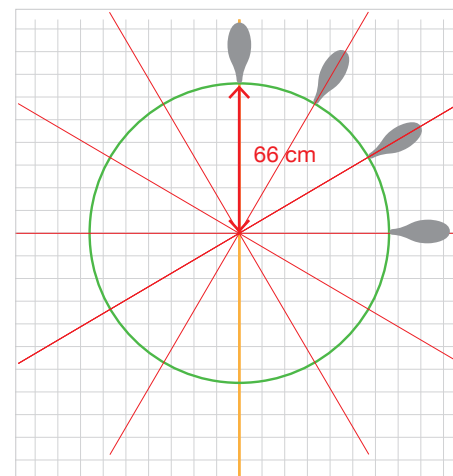

FOLIO BORDERS

DESIGNED BY U

FOLIO G70

DUROPOLYMER®
Dimensions: 20 x 9 x 2,7 cm

DARING DIMENSIONS
DESIGNED BY U

ULF MORITZ

FOR
ORAC
DECOR

SCALE 1/33
 INNER CIRCLE Ø 8 CM
 FOLIO ELEMENTS: **PER 1 M² - 20 UNITS**

FOLLOW THESE STEPS TO COMPLETE
 THE FIGURE PICTURED ON THE LEFT

DecoFix Pro

1/

10 cm

2/

10 cm

3/

10 cm

SCALE 1/33
 INNER CIRCLE Ø 132 CM
 FOLIO ELEMENTS: **12 UNITS**

FOLLOW THESE STEPS TO COMPLETE
 THE FIGURE PICTURED ON THE LEFT

DecoFix Pro

4/

10 cm

5/

10 cm

6/

10 cm