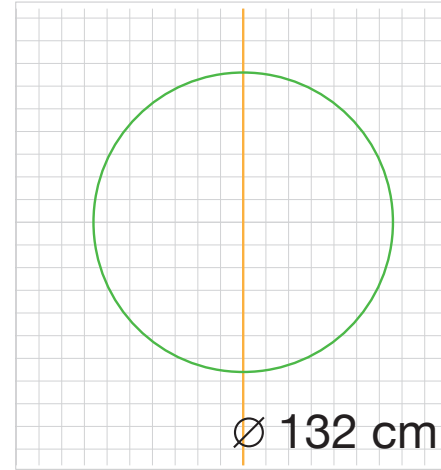

FOLIO BORDERS

DESIGNED BY U

FOLIO G70

DUROPOLYMER®
Dimensions: 20 x 9 x 2,7 cm

DARING DIMENSIONS
DESIGNED BY U

ULF MORITZ

FOR
ORAC
DECOR

SCALE 1/33
 INNER CIRCLE Ø 8 CM
 FOLIO ELEMENTS: **PER 1 M² - 20 UNITS**

FOLLOW THESE STEPS TO COMPLETE
 THE FIGURE PICTURED ON THE LEFT

DecoFix Pro

1/

10 cm

2/

10 cm

3/

10 cm

SCALE 1/33
 INNER CIRCLE Ø 132 CM
 FOLIO ELEMENTS: **12 UNITS**

FOLLOW THESE STEPS TO COMPLETE
 THE FIGURE PICTURED ON THE LEFT

DecoFix Pro

4/

10 cm

5/

10 cm

6/

10 cm